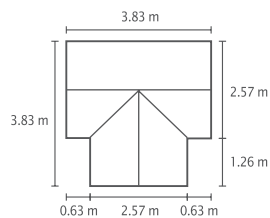

It offers two apex roof sections each with an impressive eave height of 1.57 m, ridge height of 2.57 m and total growing area of 13 m². Available only in crystal clear 3 mm full pane toughened glass held securely in place with new black plastic capping system.

TECHNICAL DATA

GLAZING

TGLASS: 3 mm full pane toughened glass

COLOURS

anodised aluminium* or powder coated green or black

DIMENSIONS

Outside dimensions: W 3.83 m x H 2.54 m
Eaves height: 1.57 m
Door dimensions: W 1.22 x H 1.99 m

ACCESSORIES

- 👍 *Auto Vent Opener, Staging with Top Tier Staging*

SIRIUS 13000

MODEL	GROWING AREA	DIMENSIONS	GLAZING	COLOURS
-------	--------------	------------	---------	---------

SIRIUS 13000
incl. 4 Roof Vents

13.0 m²

- full pane toughened glass

- anodised aluminium*
- powder coated green
- powder coated black