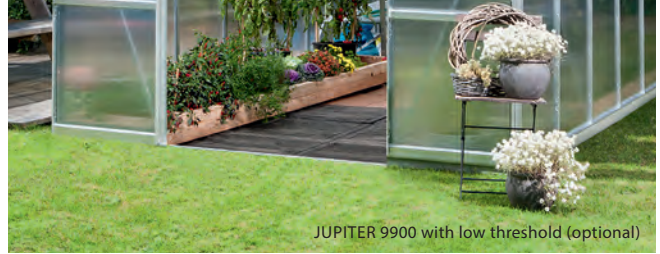

CLASSIC STYLE GREENHOUSE

JUPITER

The generous JUPITER greenhouse maximises available growing space. With its exceptional height of 2.46 m, width of 2.57 m and eaves height of 1.51 m, it offers not only enough space for large plants, but also provides increased headroom and working space. JUPITER is available in 4 sizes and with the new low threshold option (JUPITER 9900 only).

Supplied with 2 or 4 roof vents (depending on size) and wide double sliding doors, the JUPITER is well ventilated. Standard gutters are fitted and additional stability is achieved by corner plates and braces throughout the building.

Available glazing options: 3 mm horticultural split glass or 6 mm polycarbonate. In addition, mixed glazing is available as option: it consists of horticultural split glass and 6 mm twin wall polycarbonate sheets in the roof.