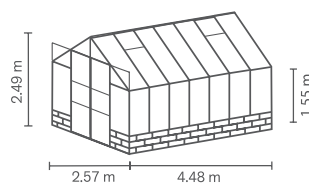

CASSANDRA 11500

8' x 14'
incl. 4 Roof Vents

11.5 m²

- full pane toughened glass
- mix of polycarbonate in the roof & full pane toughened glass in the sides as optional**

- anodised aluminium*
- powder coated black