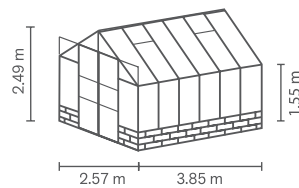

TECHNICAL DATA

GLAZING

TGLASS: 3 mm full pane toughened glass
MIX: POLY 6 in the roof & TGLASS in the sides**

COLOURS

anodised aluminium* or powder coated black

DIMENSIONS

Outside dimensions: W 2.57 m x H 2.49 m
Eaves height: 1.55 m
Door dimensions: W 1.22 x H 1.94 m

INCL.

4 Roof Vents, capping system (pvc), standard gutters

FEATURES

- ✓ POSSIBILITY TO CREATE AN INDIVIDUAL FOUNDATION
- ✓ LOW LEVEL THRESHOLD
- ✓ BALL BEARING DOUBLE SLIDING DOOR ALLOWS UNIMPEDED ACCESS
- ✓ 4 ROOF VENTS ENSURE PERFECT VENTILATION
- ✓ FIXING TECHNIQUE: GLASS LISTS

ACCESSORIES

- 👍 Auto Vent Opener,
- Aluminium Shelf

CASSANDRA 9900 - 11500

MODEL	GROWING AREA	DIMENSIONS	GLAZING	COLOURS

CASSANDRA 9900

8' x 12'
incl. 4 Roof Vents

9.9 m²

- full pane toughened glass
- mix of polycarbonate in the roof & full pane toughened glass in the sides as optional**

- anodised aluminium*
- powder coated black