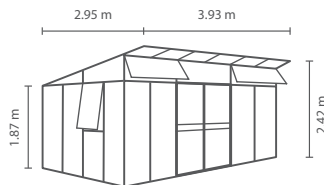

TECHNICAL DATA

GLAZING

MIX: 10 mm polycarbonate in the roof & 3 mm full pane toughened glass in the sides

COLOURS

powder coated white

DIMENSIONS

Outside dimensions: W 3.93 m x H 2.42 m
Eaves height: 1.87 m
Door dimensions: W 1.19 x H 1.77 m

INCL.

3 Top-hinged Side Vents, 2 Tilt Vents, 2 downpipes, standard gutters, glazing capping (aluminium)

FEATURES

- ✓ DOUBLE FRAME PROFILES FOR HIGH WIND RESISTANCE
- ✓ A WELL DESIGNED HIGH-QUALITY HOBBY GREENHOUSE
- ✓ CAN BE INSTALLED DIRECTLY ONTO A FLAT SURFACE
- ✓ INCL. 2 DOWNPIPES, STANDARD GUTTERS, 3 TOP-HINGED SIDE VENTS & 2 TILT VENTS
- ✓ DOUBLE SLIDING DOOR WITH LOCK
- ✓ FIXING TECHNIQUE: DOUBLE FRAME SECURED WITH STEEL BOLTS

ACCESSORIES

Staging

APHRODITE 11500

MODEL

GROWING AREA

DIMENSIONS

GLAZING

COLOURS

APHRODITE 11500

incl. 3 Side Vents, 2 Tilt Vents

11.5 m²

- mix of polycarbonate in the roof & full pane toughened glass in the sides

- powder coated white